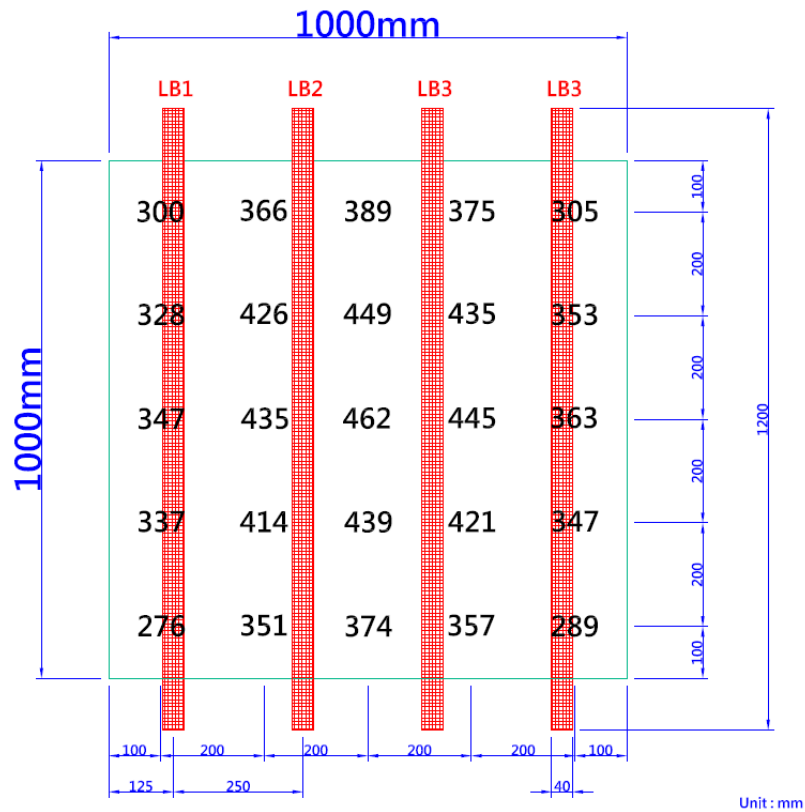

Features:

- Body housing = AL case to enhance heat dissipation
- DC 24V input voltage
- Life time = 50,000 hrs
- 120° degree viewing angle
- Rohs compliance and CE certification
- Easy installation and wiring.
- IP 54 to protect luminaire
- All components of LED Light Tube are recyclable and environmental friendly

Application:

Compliance and Certification:

Mechanical Property:

Installation of Tubing Fixture:

Product Specification:

Parameter	Growth Series	Colorful	SB (Strawberry)
Power consumption	60W	60W	60W
PPFD $\mu\text{mol}/(\text{m}^2 \cdot \text{s})$ @ 300mm	240 μmol	190 μmol	
Light Fixture Material	Aluminum Extruded, Glass cover		
Product finish	Black		
Diameter (LxWxH)	1200 x 44 x 32.8 mm		
Weight	1.2 kg		
AC Input Voltage	90 ~ 305V (By MW HLG-600H-24)		
DC Input Voltage (Tubing)	DC 24 V		
Operating Temp	-25 to 40 °C , <70%RH		
Storage Temp	-40 to 60 °C , <70%RH		
IP Grade	IP 54		
Spectrum			
Viewing angle	120°		
LED lifespan	>50,000 hrs		
Spectrometer	PG200N		

Measurement By 1000x1000mm for Growth Lighting

⇒ 4 Bars 250W PPF by Distance 300mm

unit: $\mu\text{mol}/(\text{m}^2 \cdot \text{s})$

Packing:

Labeling

Quantity: XXXX

QueLighting P/N: XXXXXX

Lot number: XXXXX

Iv Bin: XX

Color Bin: XX

Vf Bin: XX

Date Code: XXXX

Ordering Information:

Part #	Multiple Quantities	Quantity per Reel
QLALT1200060X16-235		10/

Revision History:

Revision Date:	Changes:	Version #:
10-20-2019	Initial release	1.0