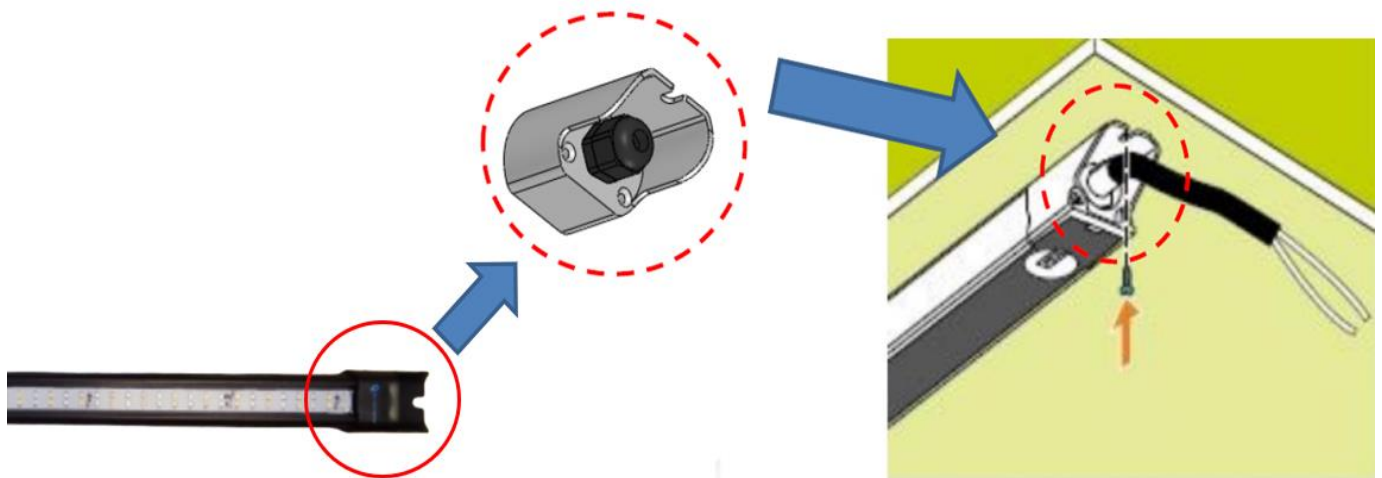

Features:

- Body housing = AL case to enhance heat dissipation
- DC 24V input voltage
- Life time = 50,000 hrs
- 120° degree viewing angle
- Rohs compliance and CE certification
- Easy installation and wiring.
- IP 54 to protect luminaire
- All components of LED Light Tube are recyclable and environmental friendly

Application:

Compliance and Certification:

Mechanical Property:

Installation of Tubing Fixture:

Product Specification:

Parameter	Growth Series	Colorful	SB (Strawberry)
Power consumption	60W	60W	60W
PPFD $\mu\text{mol}/(\text{m}^2 \cdot \text{s})$ @ 300mm	240 μmol	190 μmol	
Light Fixture Material	Aluminum Extruded, Glass cover		
Product finish	Black		
Diameter (LxWxH)	1200 x 44 x 32.8 mm		
Weight	1.2 kg		
AC Input Voltage	90 ~ 305V (By MW HLG-600H-24)		
DC Input Voltage (Tubing)	DC 24 V		
Operating Temp	-25 to 40 °C , <70%RH		
Storage Temp	-40 to 60 °C , <70%RH		
IP Grade	IP 54		
Spectrum			
Viewing angle	120°		
LED lifespan	>50,000 hrs		
Spectrometer	PG200N		

Measurement By 1000x1000mm for Growth Lighting

⇒ 4 Bars 250W PPF by Distance 300mm

unit: $\mu\text{mol}/(\text{m}^2 \cdot \text{s})$

Packing:

Labeling

Quantity: XXXX

QueLighting P/N: XXXXXX

Lot number: XXXXX