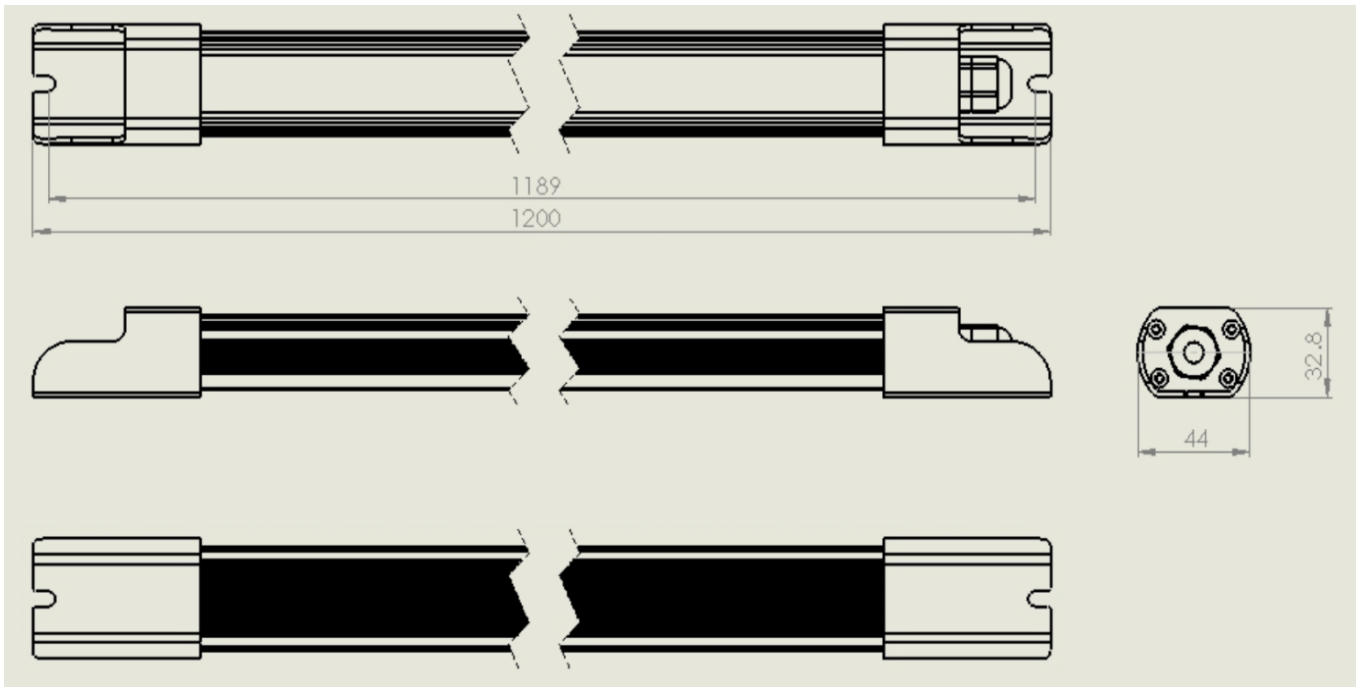

QLALT120060X16-235

Product Outline:

QLALT120060Z16-XXX Series Light Tubing is designed for horticulture application. It can be using on Vertical farming, Greenhouses, Gardening. It is an early-development stage top-lighting solution for commercial horticulture cultivation, or a full-cycle top-lighting solution.

Features:

- Body housing = AL case to enhance heat dissipation
- DC 24V input voltage
- Life time = 50,000 hrs
- 120° degree viewing angle
- Rohs compliance and CE certification
- Easy installation and wiring.
- IP 54 to protect luminaire
- All components of LED Light Tube are recyclable and environmental friendly

Application:

Compliance and Certification:

Mechanical Property:

Installation of Tubing Fixture:

Product Specification:

Parameter	Growth Series	Colorful	SB (Strawberry)
Power consumption	60W	60W	60W
PPFD $\mu\text{mol}/(\text{m}^2 \cdot \text{s})$ @ 300mm	240 μmol	190 μmol	
Light Fixture Material	Aluminum Extruded, Glass cover		
Product finish	Black		
Diameter (LxWxH)	1200 x 44 x 32.8 mm		
Weight	1.2 kg		
AC Input Voltage	90 ~ 305V (By MW HLG-600H-24)		
DC Input Voltage (Tubing)	DC 24 V		
Operating Temp	-25 to 40 °C , <70%RH		
Storage Temp	-40 to 60 °C , <70%RH		
IP Grade	IP 54		
Spectrum			
Viewing angle	120°		
LED lifespan	>50,000 hrs		
Spectrometer	PG200N		

Measurement By 1000x1000mm for Growth Lighting

⇒ 4 Bars 250W PPF by Distance 300mm

unit: $\mu\text{mol}/(\text{m}^2 \cdot \text{s})$

Packing:

Labeling

Quantity: XXXX

QueLighting P/N: XXXXXX

Lot number: XXXXX