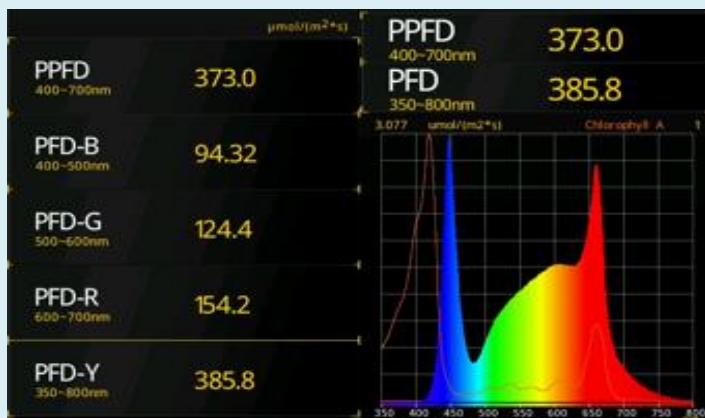

Vertical Farm -- Light Set Up

Grow Area : 300x 120 cm / layer
Set up Q'ty: 10pcs
Light Space/Margin : 30cm
Growing Height: 30~35cm
PPFD : >380umol/s/m² @ 35cm