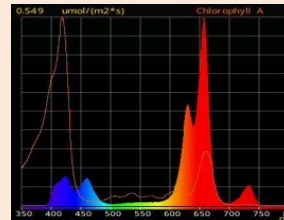

LED Grow Light for Cannabis

- © For all stages of Cannabis growing
- © Home gardening
- © Increase THC & CBD

UL approved Light fixture

Full Aluminum case
UL approved for Canada or US growers
PAR : > 50w/m2 @50cm Height
Power Consumption: 108W

Growing Experiment

Grow stems : 5 stems of cannabis
Set up Q'ty: 1pcs lamp
Growing Height: 50~150cm

Contact Us for more Info.
www.quelighting.com info@quelighting.com

LED Grow Light

© For Indoor Farming System

ECOTUBE Model

Full Plastic with IP65
Spectrum : White 4000K , CRI>80
PPFD : >130umol/s/m2 @ 20cm (1pc lamp)
Power Consumption: 22W

Model: ECOT8-WW-22

Plant Factory -- set up demo

Grow Area : 300x120cm
Set up Q'ty: 15~20pcs
Light Space/Margin : 12~15cm
Growing Height: 25~30cm
PPFD : >350umol/s/m2 @ 20cm Height
>400umol/s/m2 @ 30cm Height