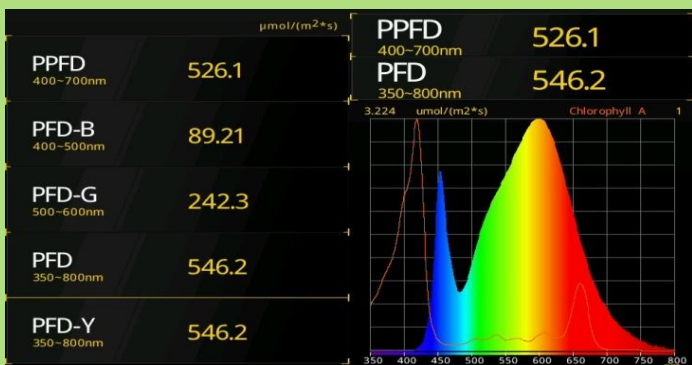

LED Grow Light for Cannabis

- © For all stages of Cannabis growing
- © Home gardening
- © Increase THC & CBD

UL approved Light fixture

Full Aluminum case
UL approved for Canada or US growers
PAR : > 50w/m2 @50cm Height
Power Consumption: 108W

© All Leafy Greens for Salad

© Horticultural LED Light

COMBO Model

Aluminum fixture with passive air cooling
Spectrum : Red 660nm / Blue 450nm / White 4000K+5000K
PPFD : >135umol/s/m² @ 30cm (1pc lamp)
Power Consumption: 43W

ECOTUBE Model

Full Plastic with IP65
Spectrum : White 4000K , CRI>80
PPFD : >130umol/s/m2 @ 20cm (1pc lamp)
Power Consumption: 22W

Model: ECOT8-WW-22

Plant Factory -- set up demo

Grow Area : 300x120cm
Set up Q'ty: 15~20pcs
Light Space/Margin : 12~15cm
Growing Height: 25~30cm
PPFD : >350umol/s/m2 @ 20cm Height
>400umol/s/m2 @ 30cm Height

LED Grow Light for Cannabis

- © For all stages of Orchid growing
- © Greenhouse Gardening
- © Increase Bloom

Lamp Fixture - Ares

Full Aluminum case
Spectrum: RED/BLUE/GREEN/FAR RED
PPFD >100 $\mu\text{mol/s/m}^2$
Power Consumption: 70W