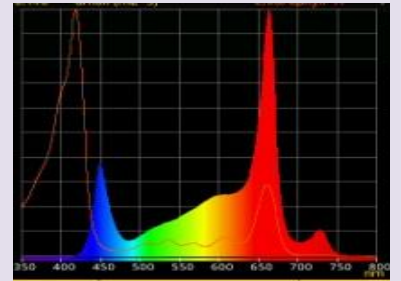

ECOTUBE Model

Full Plastic with IP65
Spectrum : White 4000K , CRI>80
PPFD : >130umol/s/m2 @ 20cm (1pc lamp)
Power Consumption: 22W

Model: ECOT8-WW-22

Plant Factory -- set up demo

Grow Area : 300x120cm
Set up Q'ty: 15~20pcs
Light Space/Margin : 12~15cm
Growing Height: 25~30cm
PPFD : >350umol/s/m2 @ 20cm Height
>400umol/s/m2 @ 30cm Height

LED Grow Light for Cannabis

- © For all stages of Orchid growing
- © Greenhouse Gardening
- © Increase Bloom

Lamp Fixture - Ares

Full Aluminum case
Spectrum: RED/BLUE/GREEN/FAR RED
PPFD >100 $\mu\text{mol/s/m}^2$
Power Consumption: 70W