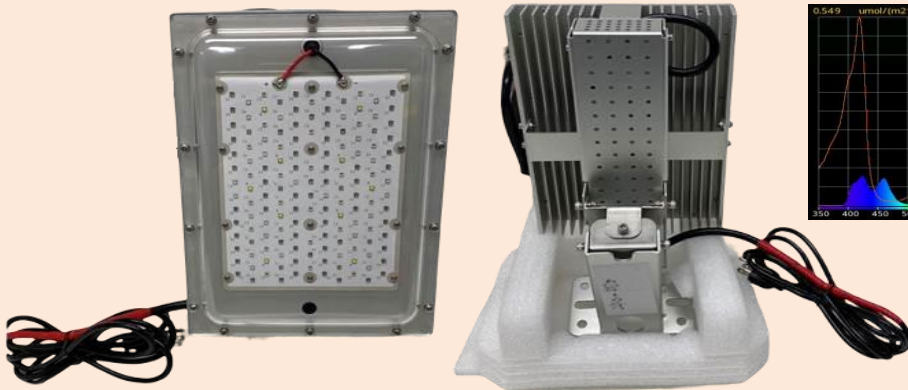

LED Grow Light for Cannabis

- © For all stages of Cannabis growing
- © Home gardening
- © Increase THC & CBD

UL approved Light fixture

Full Aluminum case
UL approved for Canada or US growers
PAR : > 50w/m2 @50cm Height
Power Consumption: 108W

Growing Experiment

Grow stems : 5 stems of cannabis
Set up Q'ty: 1pcs lamp
Growing Height: 50~150cm

Contact Us for more Info.
www.quelighting.com info@quelighting.com

LED Grow Light

© For Indoor Farming System

ECOTUBE Model

Full Plastic with IP65
Spectrum : White 4000K , CRI>80
PPFD : >130umol/s/m2 @ 20cm (1pc lamp)
Power Consumption: 22W

Model: ECOT8-WW-22

Plant Factory -- set up demo

Grow Area : 300x120cm
Set up Q'ty: 15~20pcs
Light Space/Margin : 12~15cm
Growing Height: 25~30cm
PPFD : >350umol/s/m2 @ 20cm Height
>400umol/s/m2 @ 30cm Height

🍓 Horticultural LED Light

Panel Board Model

- 30x45cm Dimension with IP65 (silicon sealed LED)
- Spectrum : (Pink Light) PCRed and White LEDs
- PPF : >330umol/s/m2 @ 25cm (1pc panel)
- Power Consumption: 50W